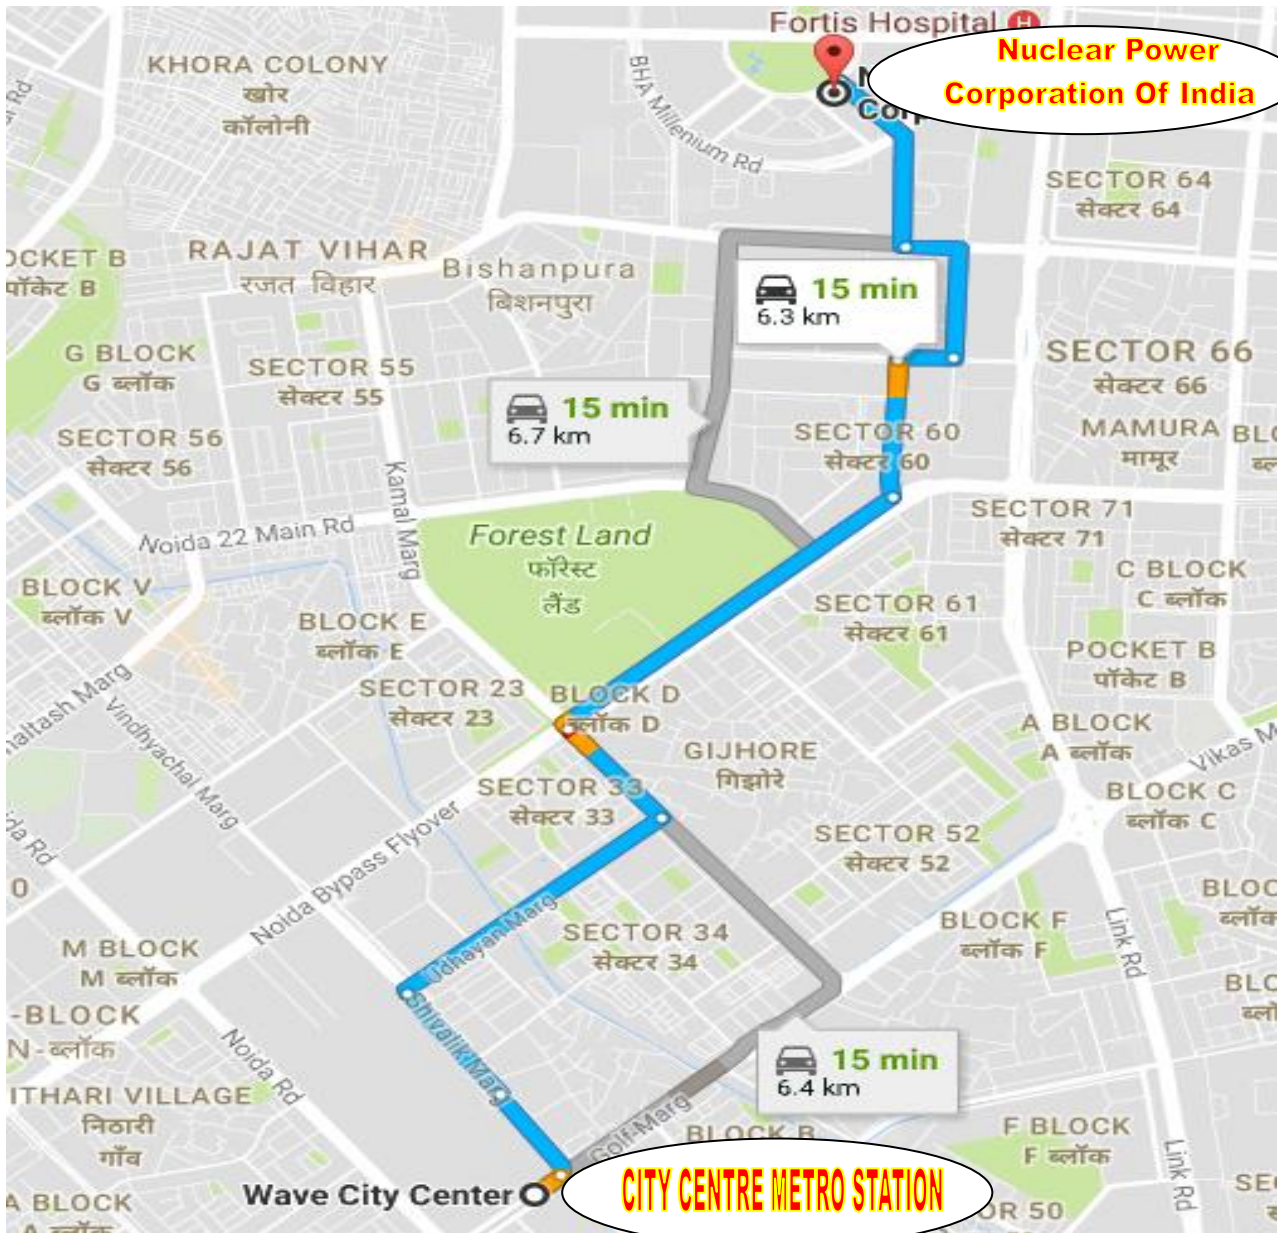

KAUSHAMBI METRO STATION(BlueLine), Ghaziabad TO NPCIL NODIA

**Kaushambi
metro station**

**Nuclear Power
Corporation Of India**

H. Nizamuddin Railway Station, New Delhi TO NPCIL Noida

NPCIL NOIDA TO WAVE METRO NOIDA CITY CENTRE METRO STATION

T3 AIRPORT TERMINAL to NPCIL NOIDA ROAD MAP

NEW DELHI RAILWAY STATION to NPCIL NOIDA ROAD MAP