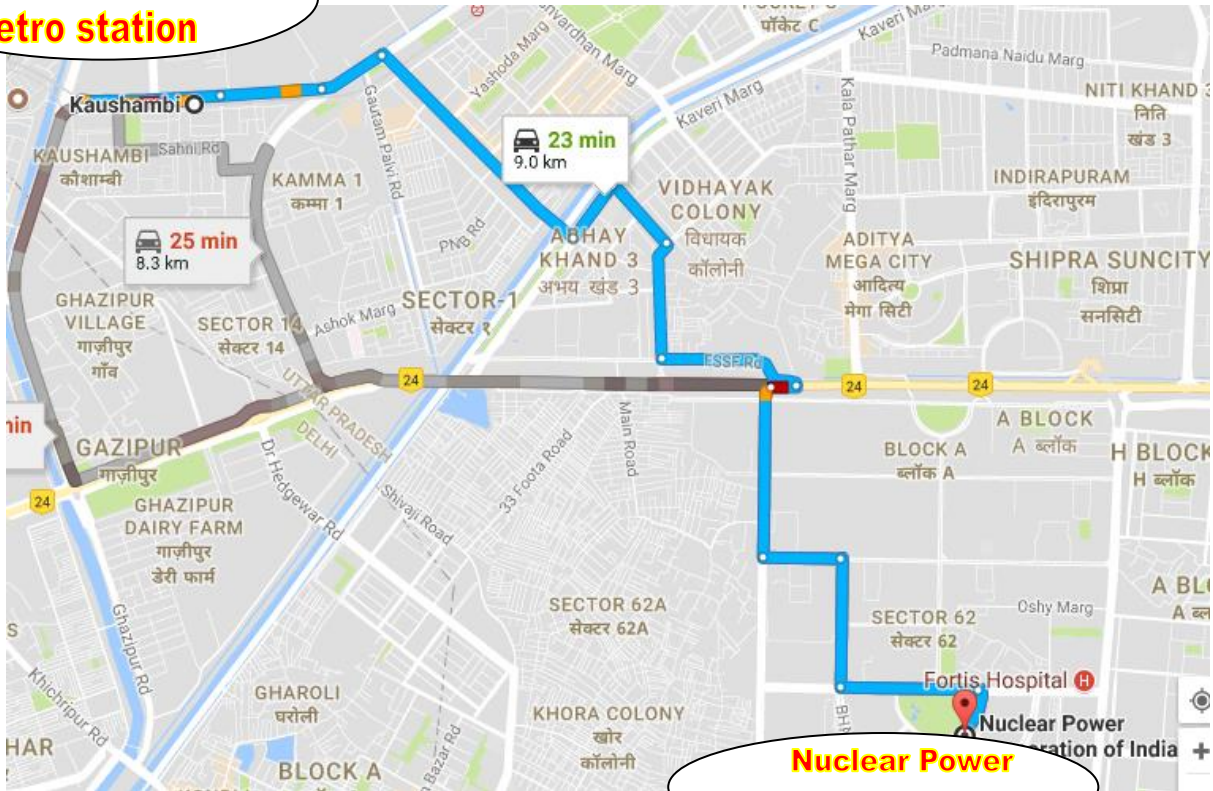

KAUSHAMBI METRO STATION(BlueLine), Ghaziabad TO NPCIL NODIA

**Kaushambi
metro station**

**Nuclear Power
Corporation Of India**

H. Nizamuddin Railway Station, New Delhi TO NPCIL Noida

NPCIL NOIDA TO WAVE METRO NOIDA CITY CENTRE METRO STATION