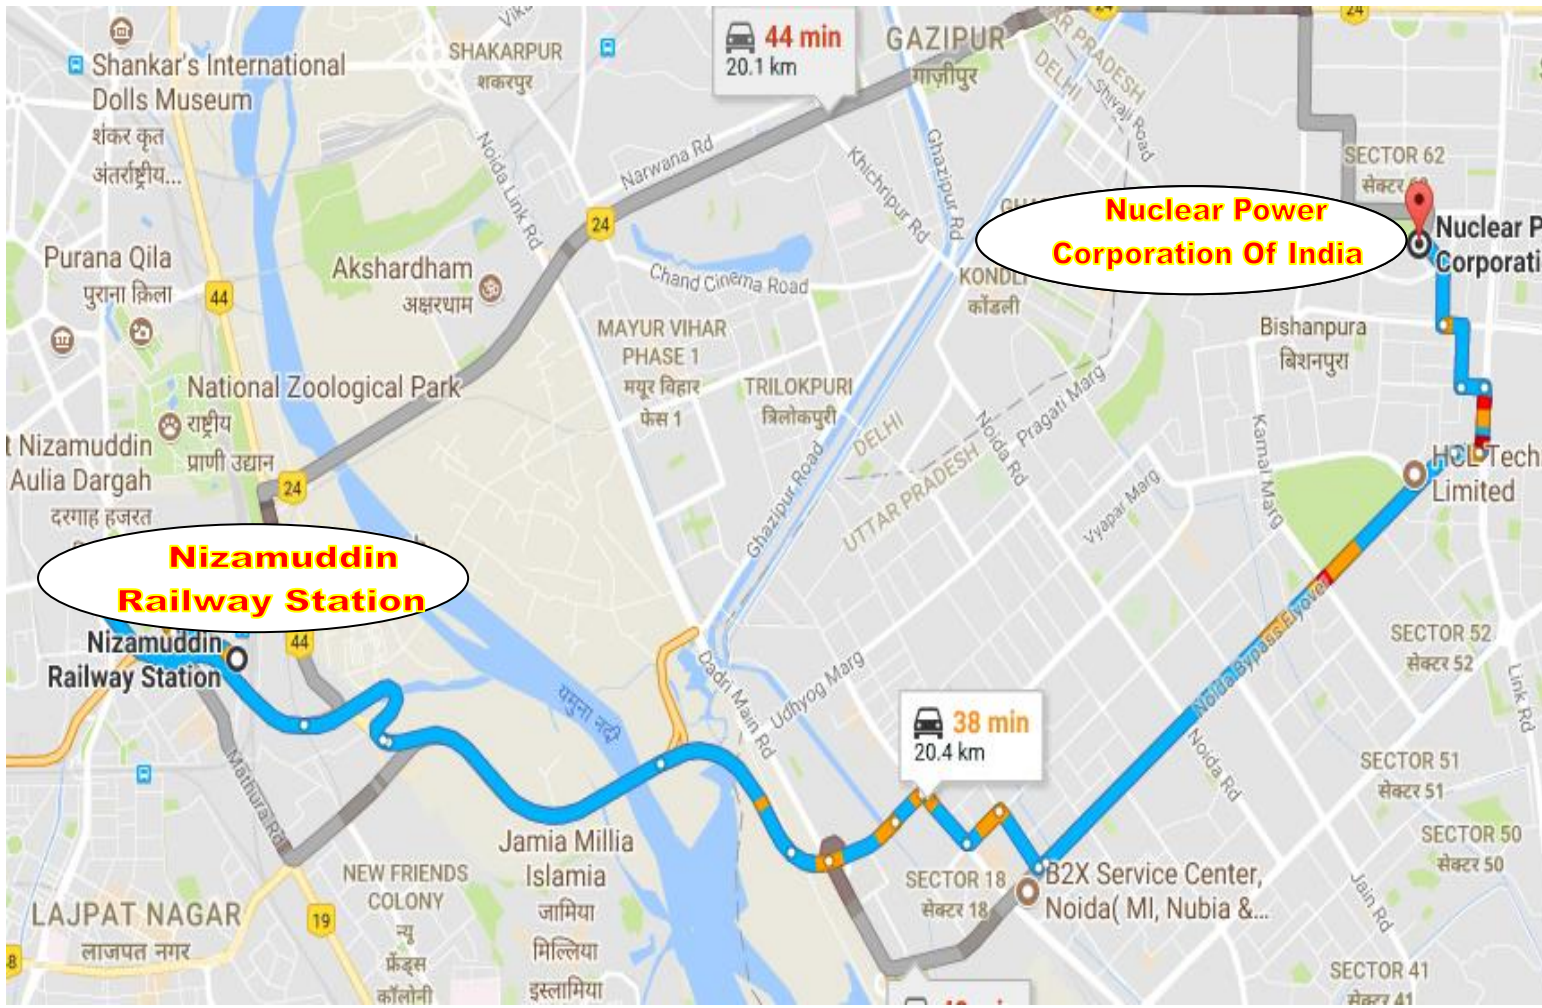

KAUSHAMBI METRO STATION(BlueLine), Ghaziabad TO NPCIL NODIA

**Kaushambi
metro station**

**Nuclear Power
Corporation Of India**

H. Nizamuddin Railway Station, New Delhi TO NPCIL Noida

NPCIL NOIDA TO WAVE METRO NOIDA CITY CENTRE METRO STATION