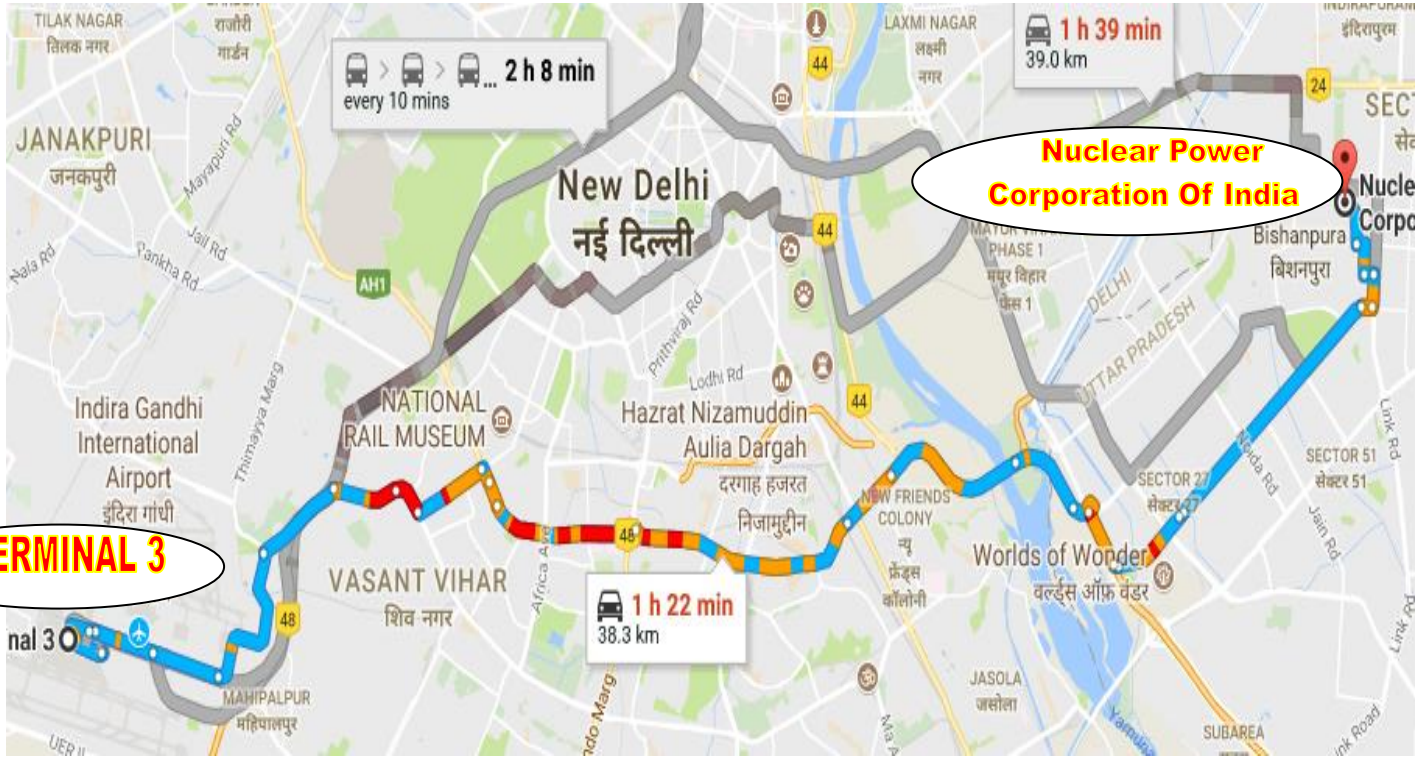

T3 AIRPORT TERMINAL to NPCIL NOIDA ROAD MAP